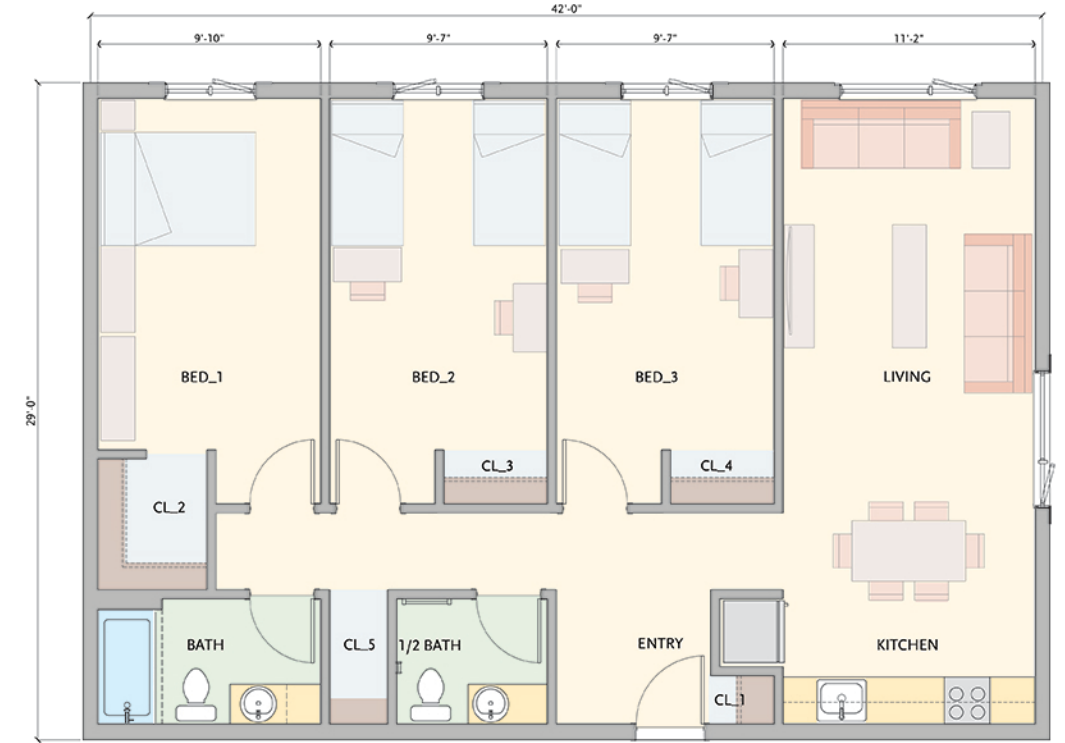

SMALL STUDIO
333 - 411 SF

STUDIO
464 - 551 SF

1BR LOFT
674 - 835 SF

Studio

Living - 1 & 2 Bedroom Apartment

IMAGES FROM APARTMENTS DESIGNED BY EMMONS DESIGN

Kitchen, Dining - 2 Bedroom Apartment

Kid's Room - 2 Bedroom Apartment

1 BEDROOM
600 - 723 SF

2 BEDROOM
800 - 961 SF

3 BEDROOM
1000 - 1260 SF