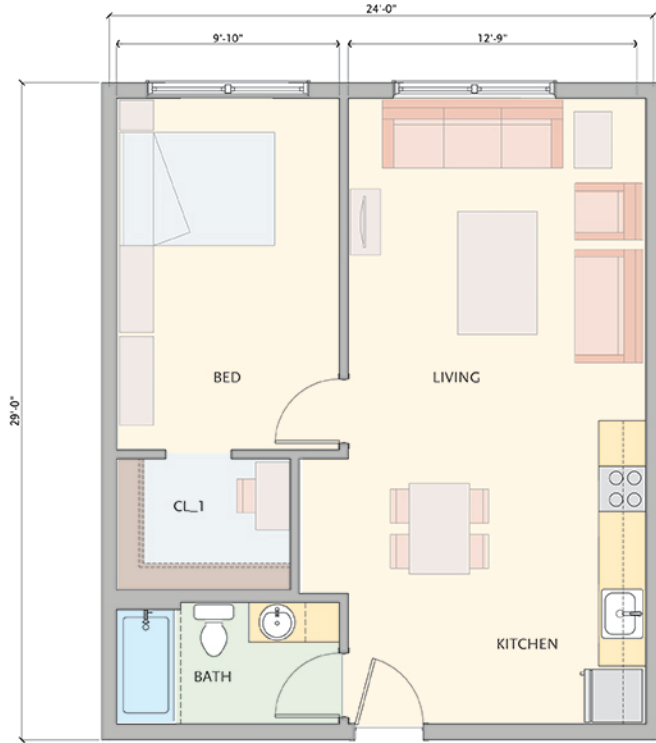

SMALL STUDIO
333 - 411 SF

STUDIO
464 - 551 SF

1BR LOFT
674 - 835 SF

Studio

Living - 1 & 2 Bedroom Apartment

IMAGES FROM APARTMENTS DESIGNED BY EMMONS DESIGN

Kitchen, Dining - 2 Bedroom Apartment

Kid's Room - 2 Bedroom Apartment

1 BEDROOM
600 - 723 SF

2 BEDROOM
800 - 961 SF

3 BEDROOM
1000 - 1260 SF