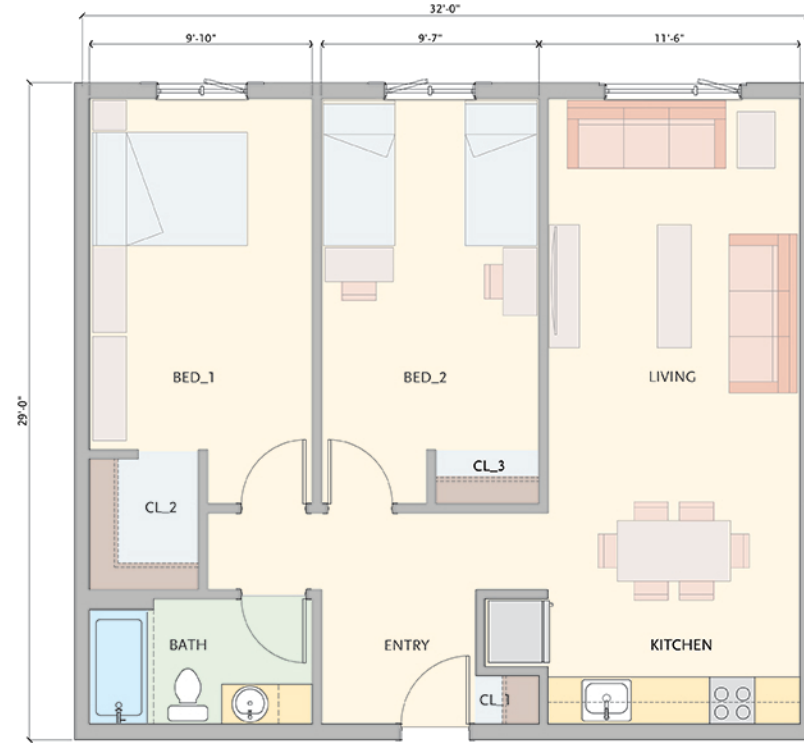

SMALL STUDIO
333 - 411 SF

STUDIO
464 - 551 SF

1BR LOFT
674 - 835 SF

Studio

Living - 1 & 2 Bedroom Apartment

IMAGES FROM APARTMENTS DESIGNED BY EMMONS DESIGN

Kitchen, Dining - 2 Bedroom Apartment

Kid's Room - 2 Bedroom Apartment

1 BEDROOM
600 - 723 SF

2 BEDROOM
800 - 961 SF

3 BEDROOM
1000 - 1260 SF