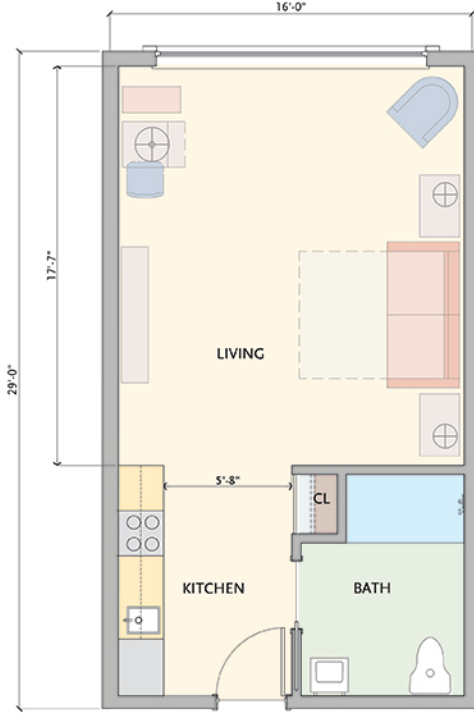

SMALL STUDIO
333 - 411 SF

STUDIO
464 - 551 SF

1BR LOFT
674 - 835 SF

Studio

Living - 1 & 2 Bedroom Apartment

IMAGES FROM APARTMENTS DESIGNED BY EMMONS DESIGN

Kitchen, Dining - 2 Bedroom Apartment

Kid's Room - 2 Bedroom Apartment

1 BEDROOM
600 - 723 SF

2 BEDROOM
800 - 961 SF

3 BEDROOM
1000 - 1260 SF