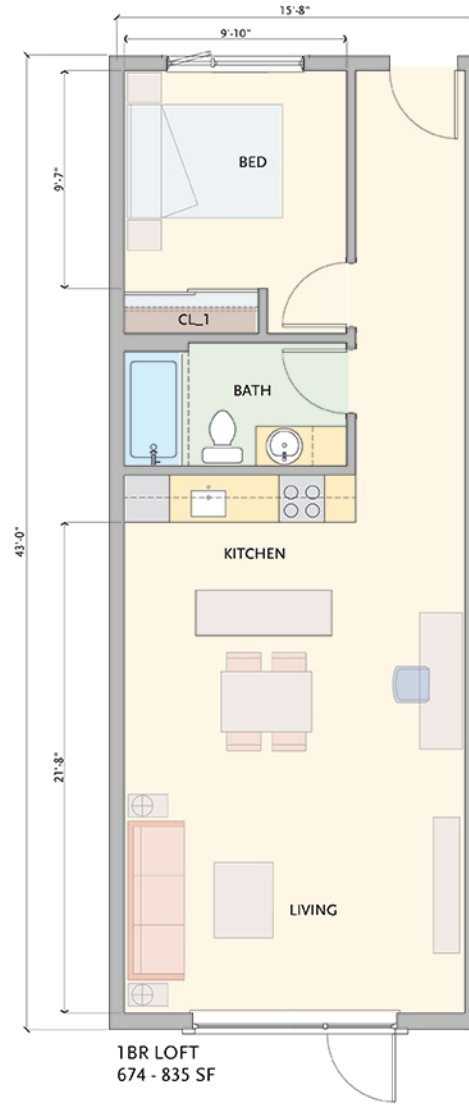

SMALL STUDIO
333 - 411 SF

STUDIO
464 - 551 SF

1BR LOFT
674 - 835 SF

Studio

Living - 1 & 2 Bedroom Apartment

IMAGES FROM APARTMENTS DESIGNED BY EMMONS DESIGN

Kitchen, Dining - 2 Bedroom Apartment

Kid's Room - 2 Bedroom Apartment

1 BEDROOM
600 - 723 SF

2 BEDROOM
800 - 961 SF

3 BEDROOM
1000 - 1260 SF