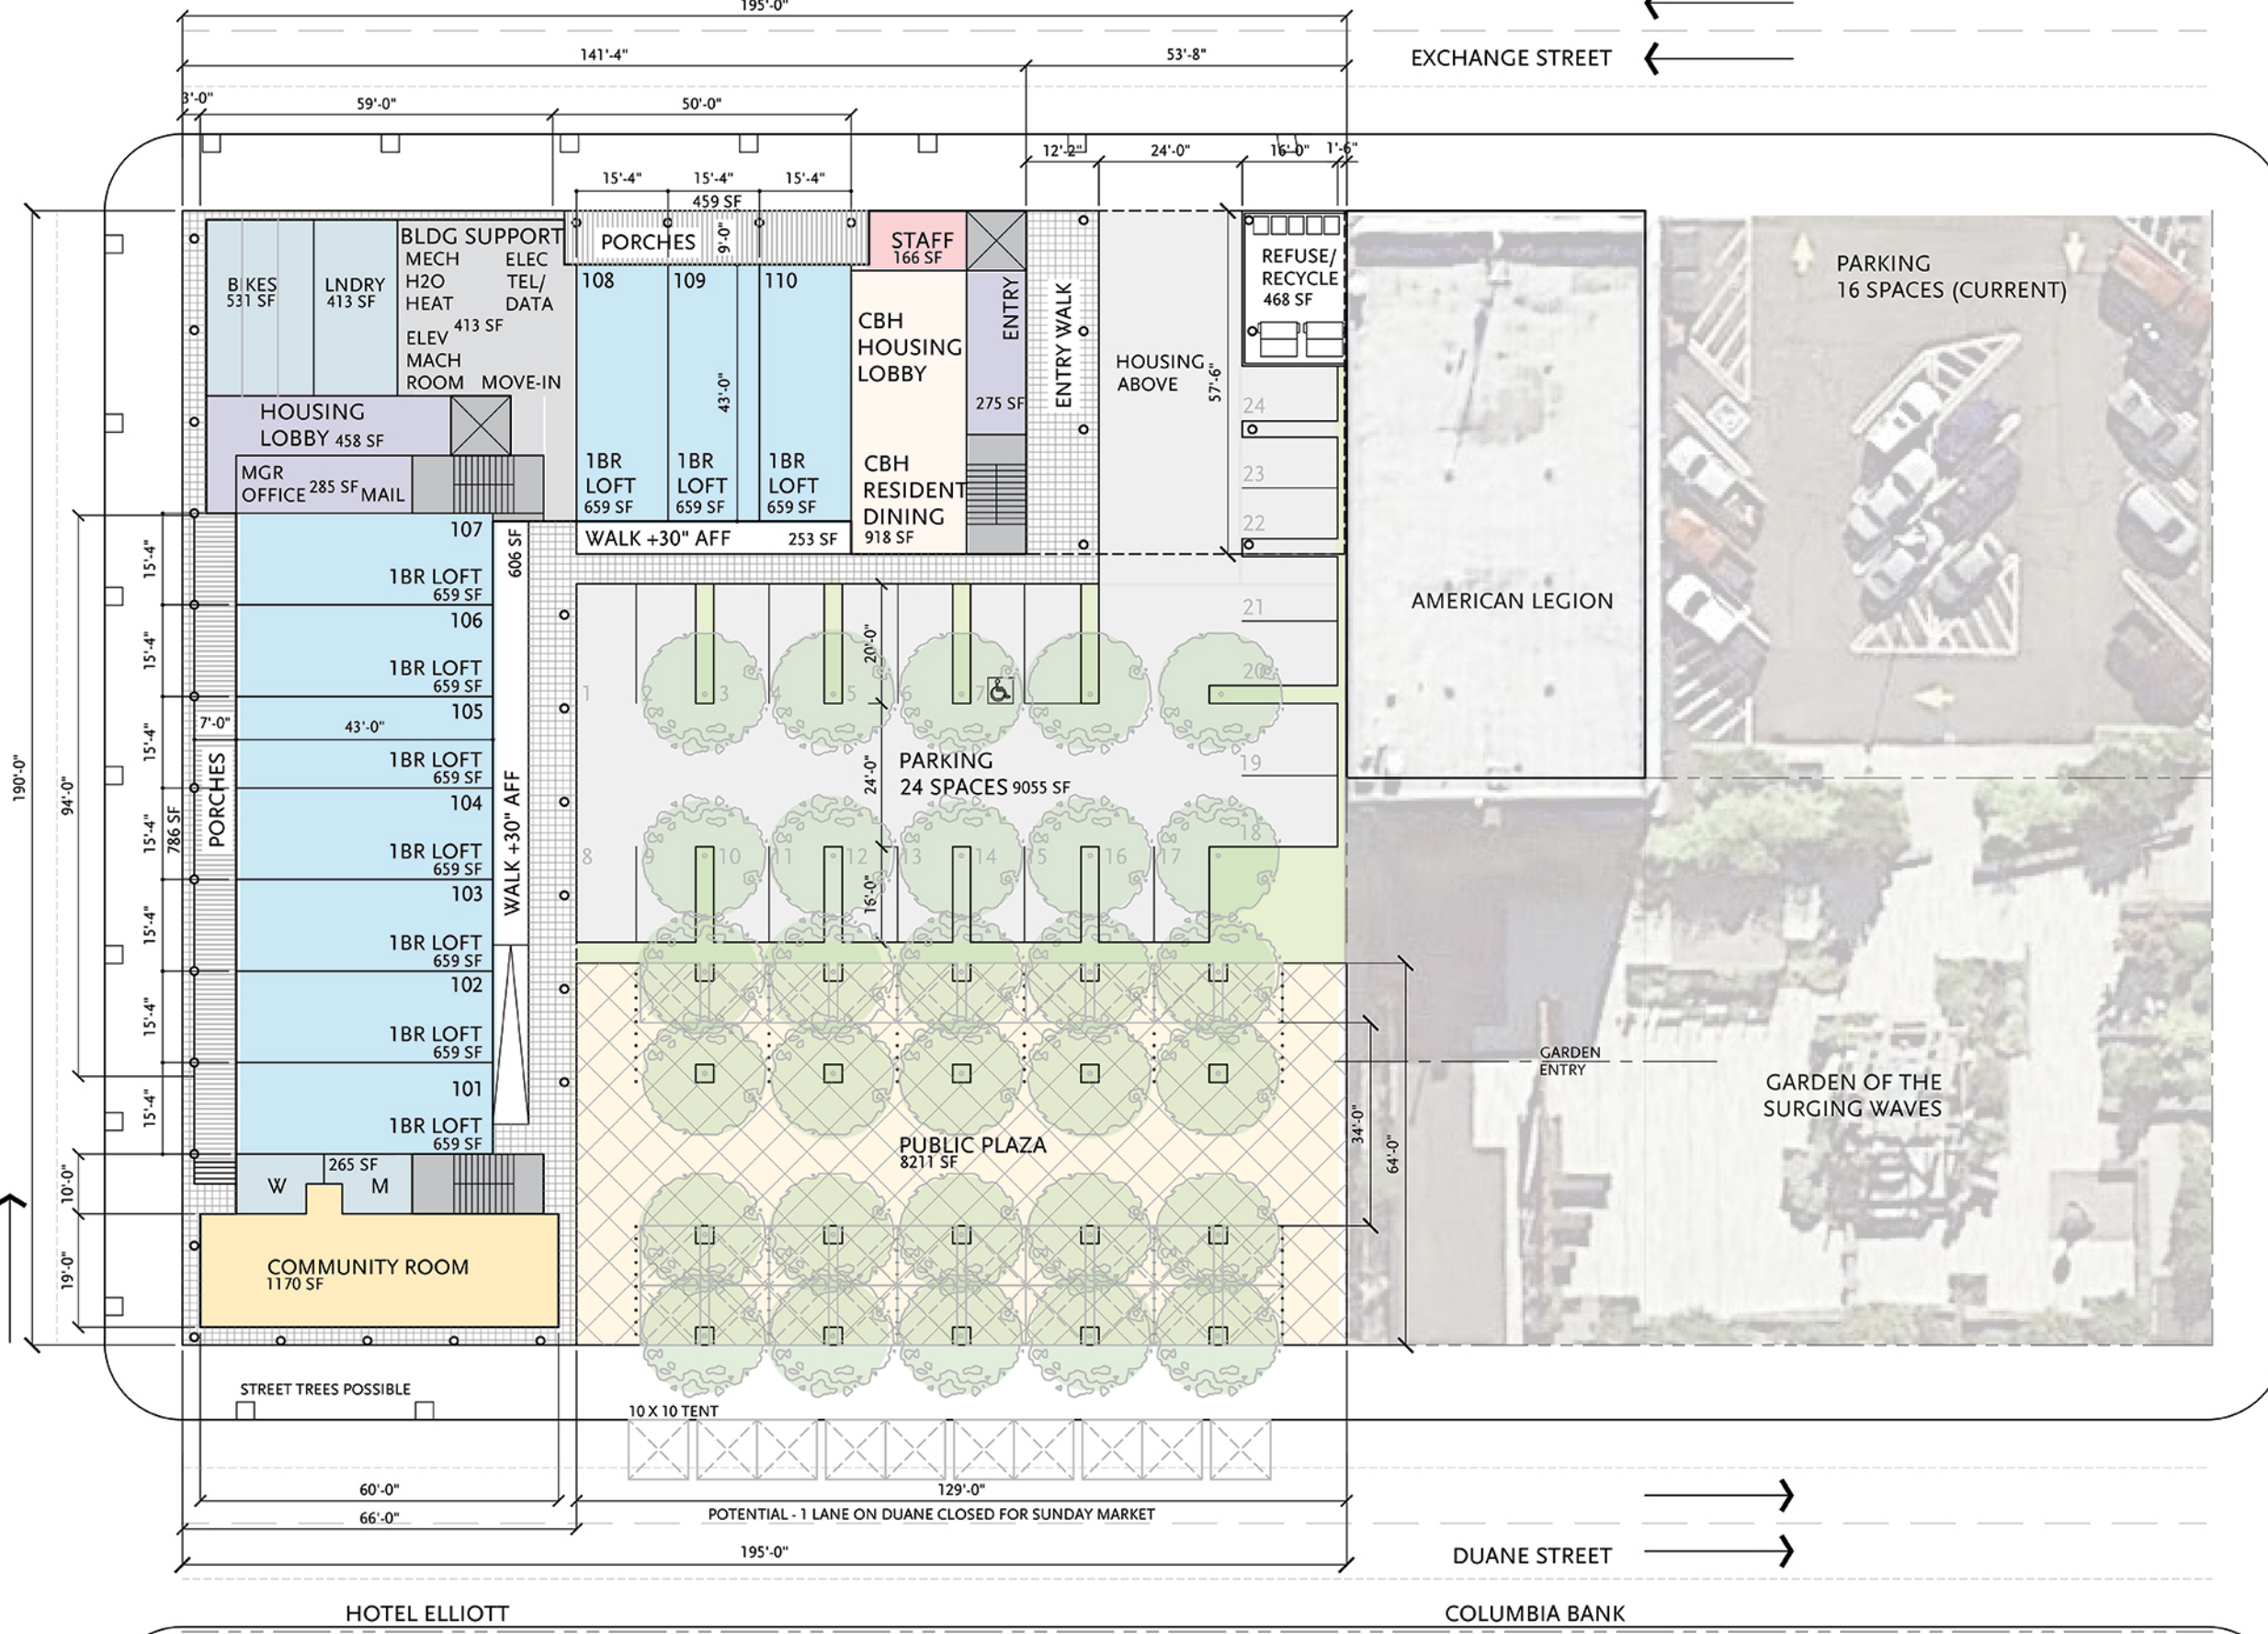

PEACE LUTHERAN CHURCH

SENIOR CENTER

EXCHANGE STREET

12TH STREET

11TH STREET

BANK OF ASTORIA

BPOE

CITY HALL

SUNDAY MARKET

FOOD CARTS AVA

REACH BREAK FT. GEORGE

HOTEL ELLIOTT

COLUMBIA BANK

- 1 Building, Surface Parking (40)
- Community Room overlooking Plaza
- 97 Apartments (includes 33 Small Studios ST_1)

Option D
Floor 1